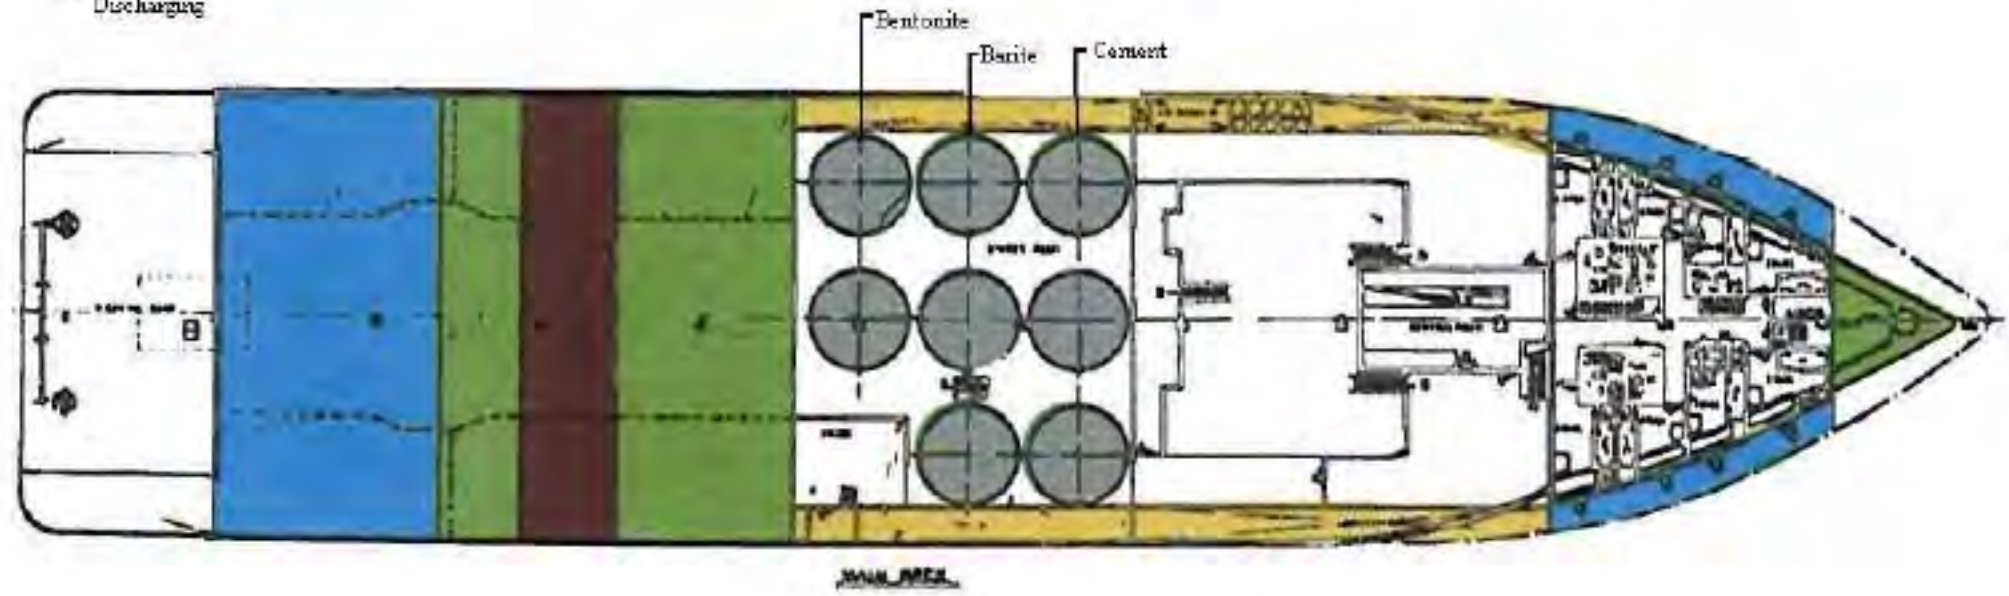

UT-design - UT 705 - Multipurpose / Pipe / Platform Supply Vessel

- MUD
- F.O.
- W.B.
- F.W.
- SEWAGE
- BASE OIL
- CEMENT
- BRINE