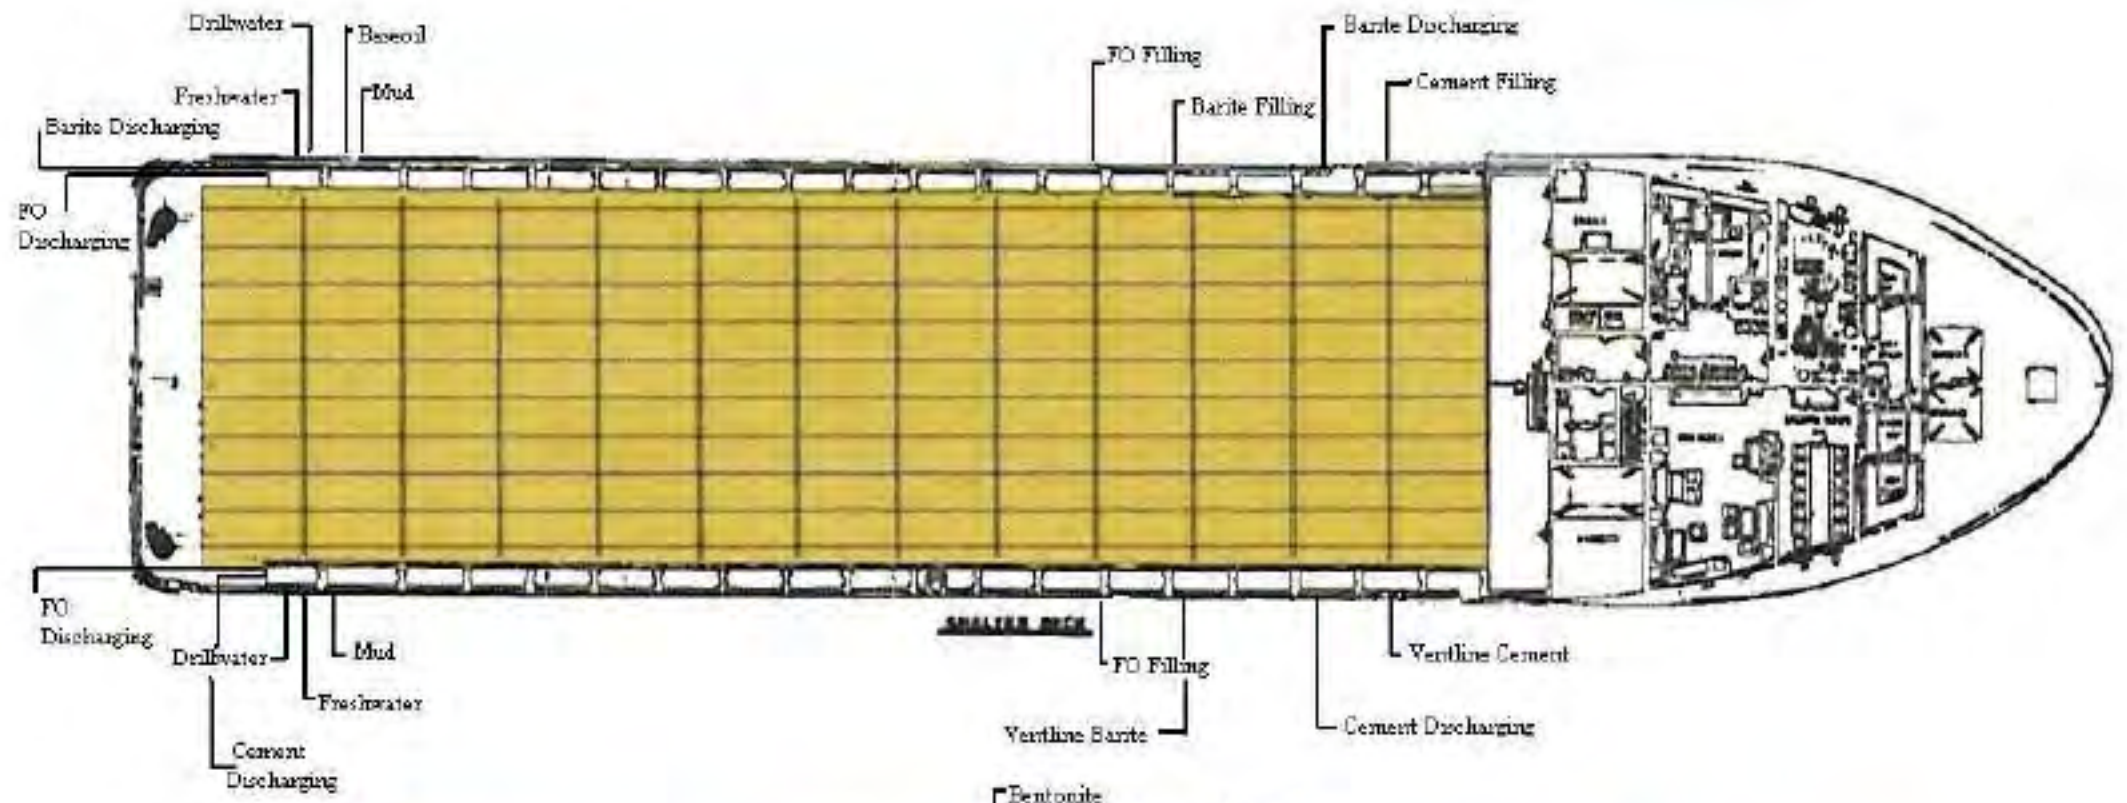

UT-design - UT 705 - Multipurpose / Pipe / Platform Supply Vessel

- MUD
- F.O.
- W.B.
- F.W.
- SEWAGE
- BASE OIL
- CEMENT
- BRINE