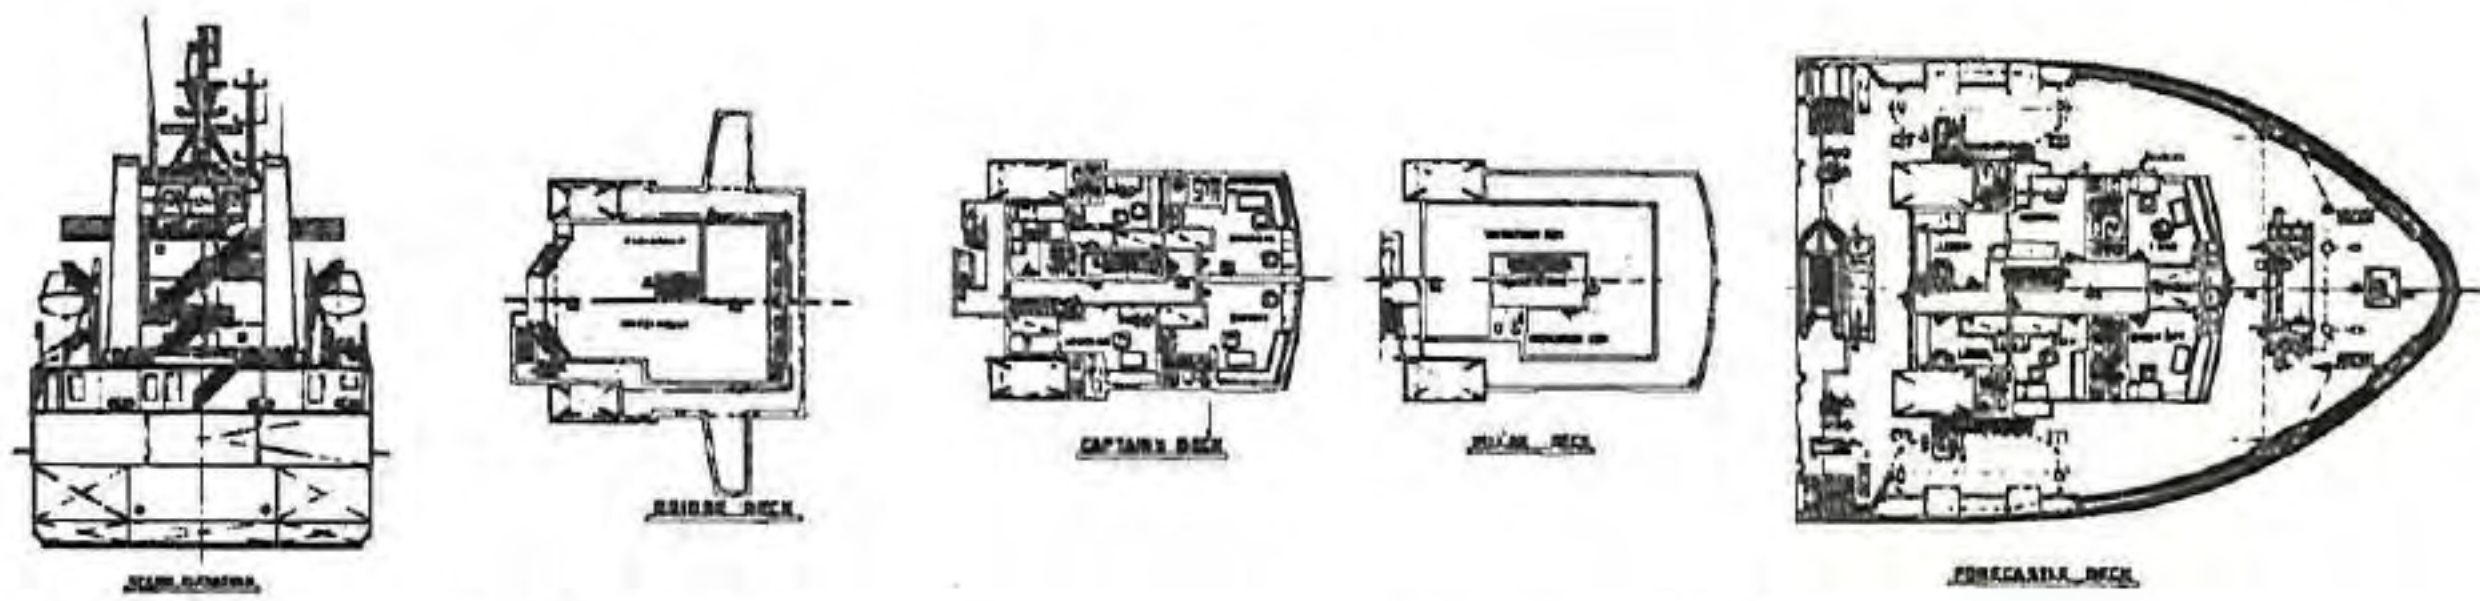

UT-design - UT 705 - Multipurpose / Pipe / Platform Supply Vessel

- MUD
- F.O.
- W.B.
- F.W.
- SEWAGE
- BASE OIL
- CEMENT
- BRINE